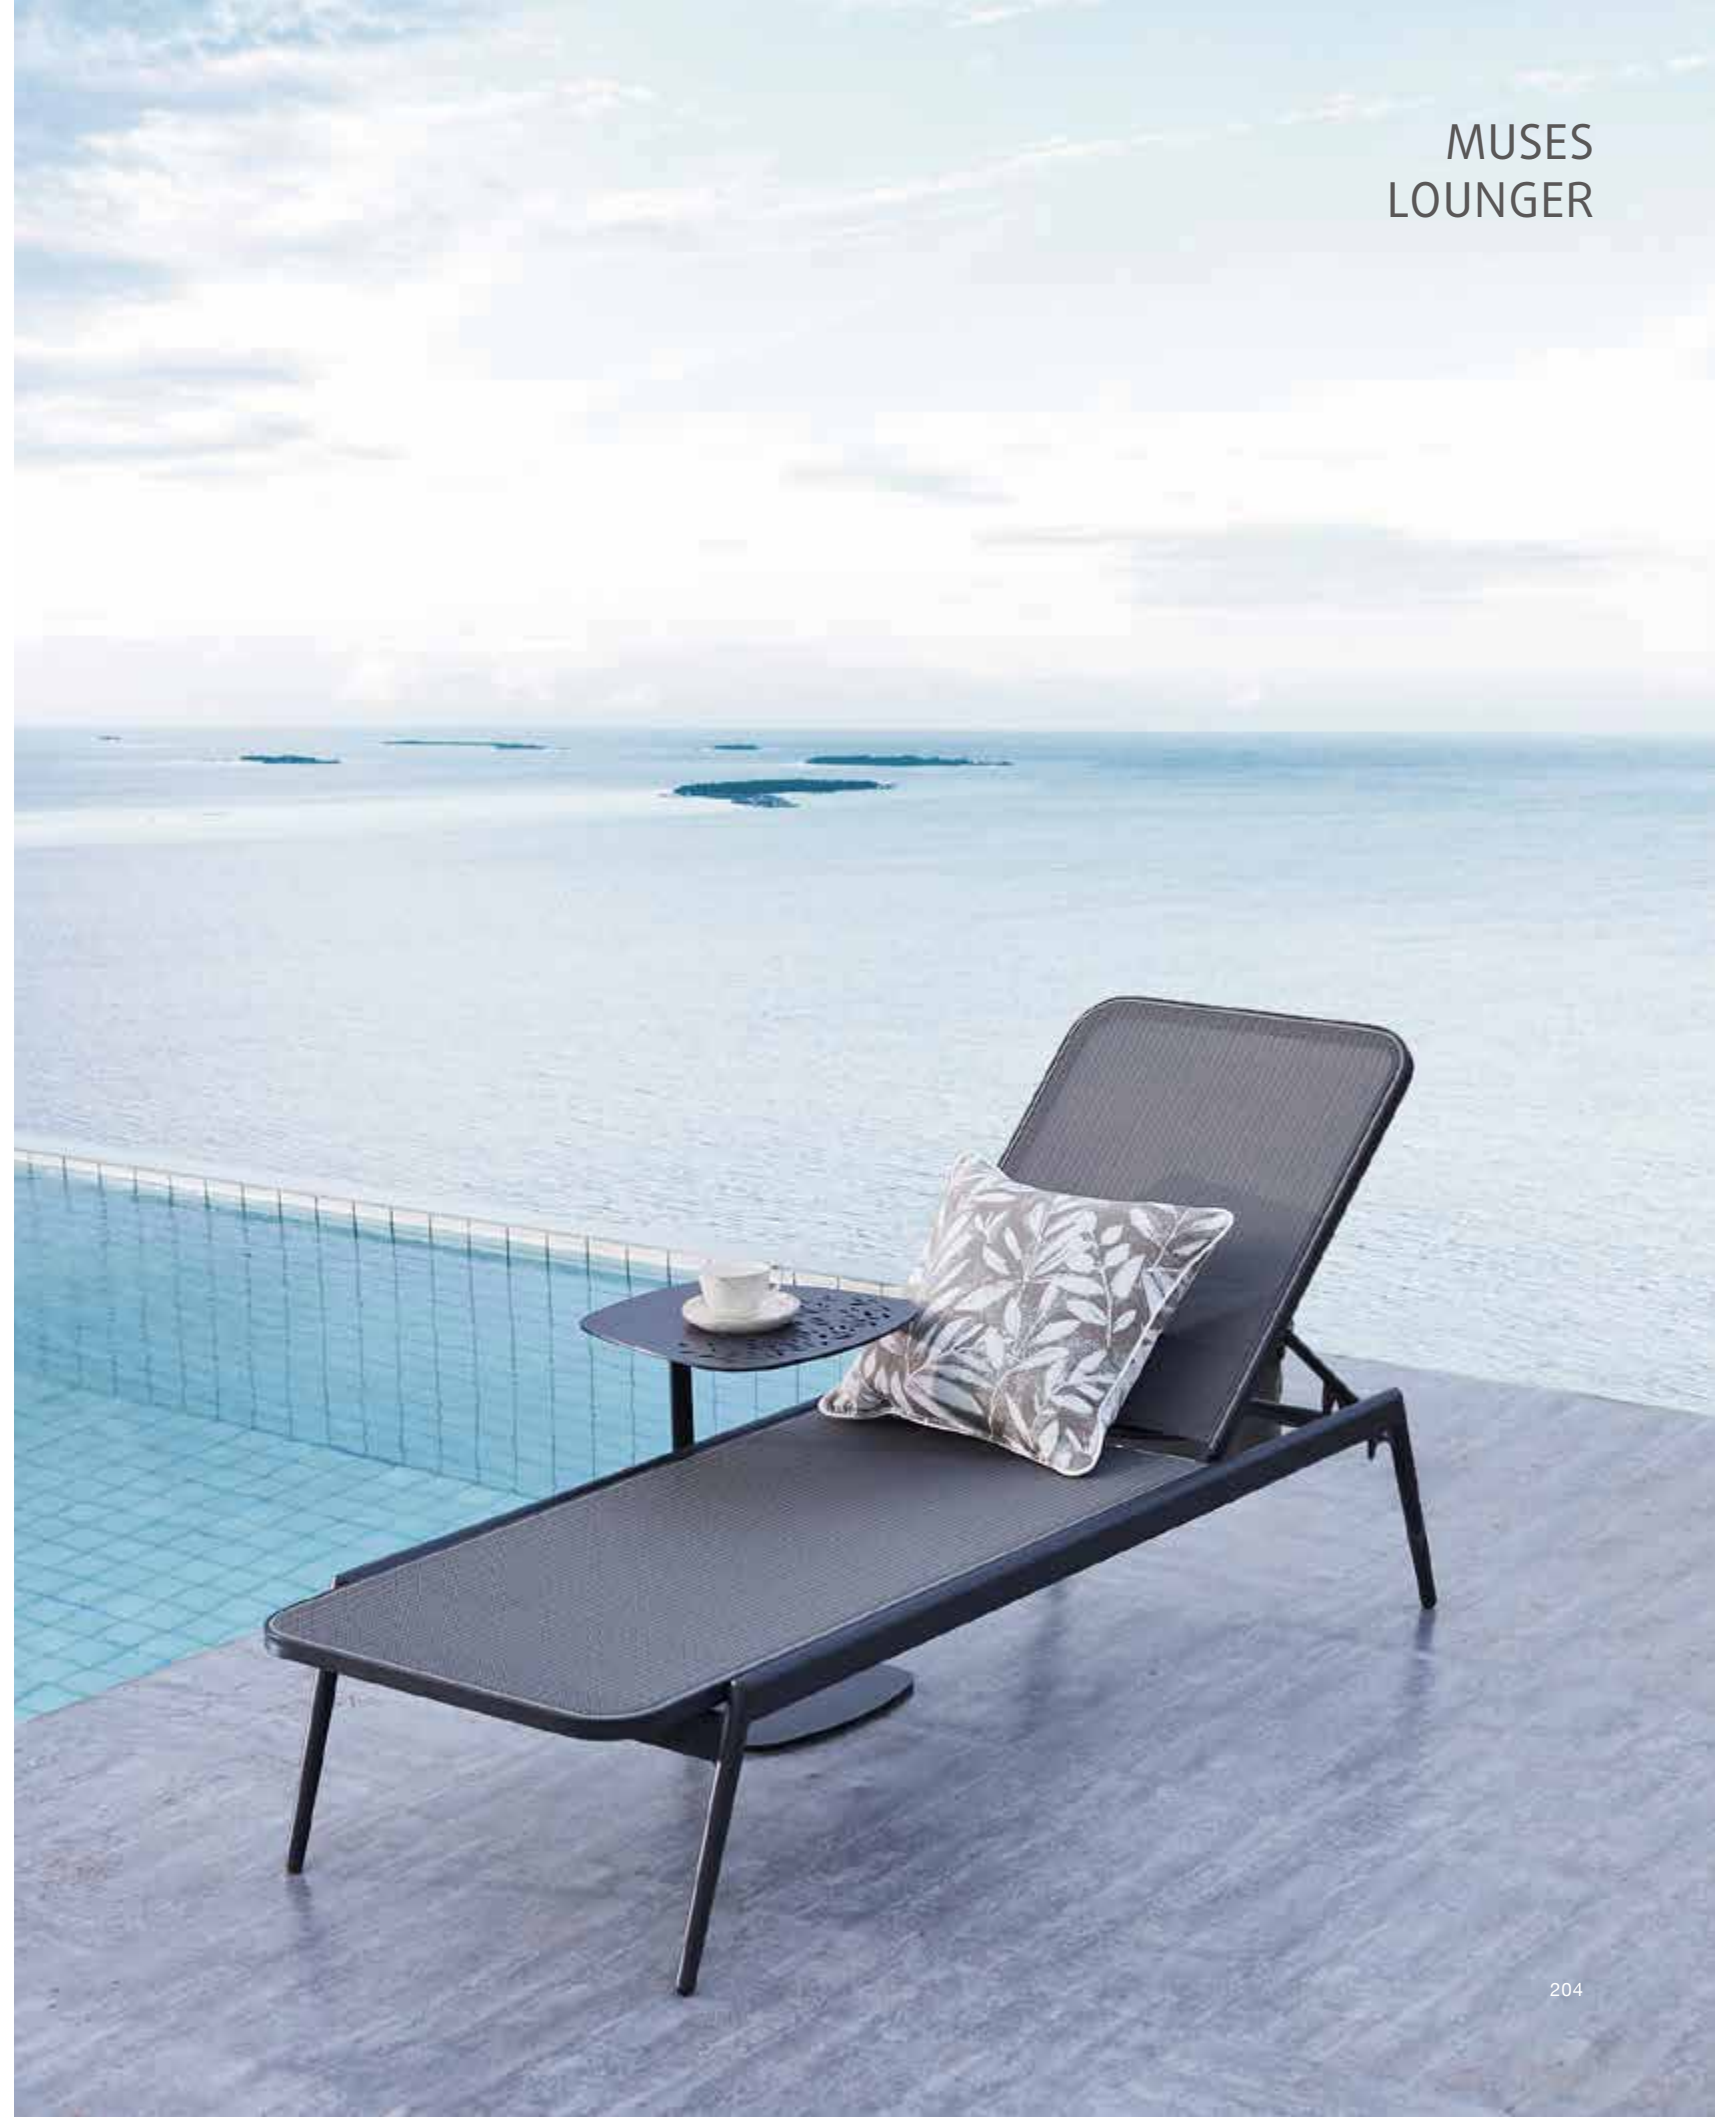

HOMMY
DAYBED

CARNIVAL
LOUNGER

OSCAR
LOUNGER

MUSES
LOVESEAT LOUNGER

MUSES
LOUNGER

OSCAR LOUNGER

Product code: L048

W: 29.1" / 74cm
 D: 78.7" / 200cm
 H: 16.5" / 42cm